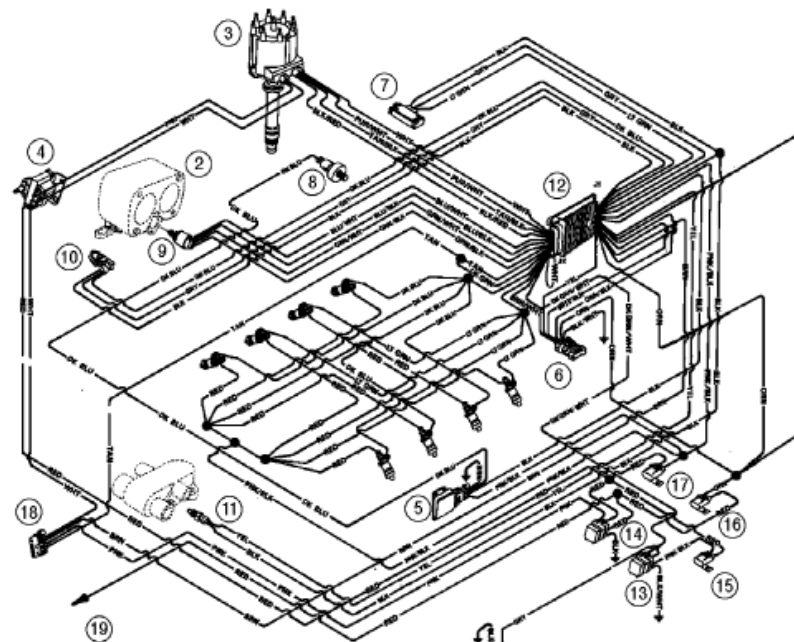

Parts List

Ref	Class	Part	Description	Qty	Comment	Footnote
-	84	860226A 2	WIRING HARNESS-Engine	1		17

- 1 - Fuel Pump
- 2 - Throttle Body
- 3 - Distributor
- 4 - Coil
- 5 - Electronic Spark Control (KS) Module
- 6 - Data Link Connector (DLC)
- 7 - Manifold Absolute Pressure (MAP) Sensor
- 8 - Knock Sensor
- 9 - Idle Air Control (IAC)
- 10 - Throttle Position (TP) Sensor
- 11 - Engine Coolant Temperature (ECT) Sensor
- 12 - Electronic Control Module (ECM)
- 13 - Fuel Pump Relay
- 14 - Ignition/System Relay
- 15 - Fuse (15 Amp) Fuel Pump
- 16 - Fuse (15 Amp) ECM/DLC/Battery
- 17 - Fuse (10 Amp) ECM/Injector/Ignition/Knock Module
- 18 - Harness Connector To Starting/Charging Harness
- 19 - Positive (+) Power Wire To Engine Circuit Breaker